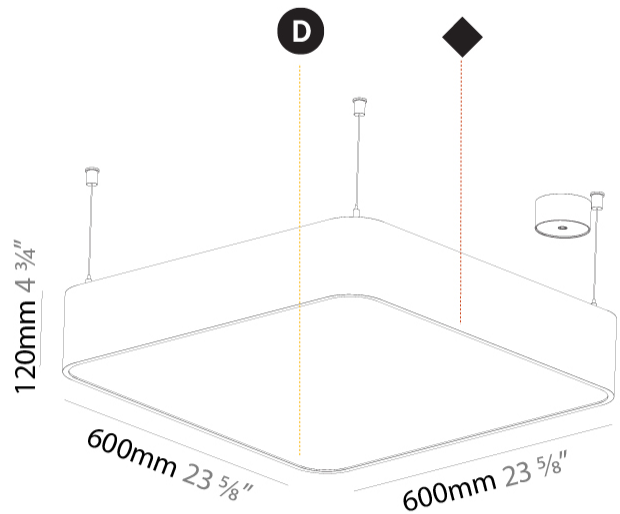

GENERAL

Series: Smoothy
Subseries: Smoothy Standard
Brand: Prolicht
Division: Architectural
Mounting Type: Suspension
Mounting Location: Ceiling
Subcategory: Ambient

PHYSICAL

Shape: Square
Length (mm): 600
Length (in): 23 5/8
Width (mm): 600
Width (in): 23 5/8
Height (mm): 120
Height (in): 4 3/4
Max. Overall Height (mm): 2120mm / 83-7/16
Max. Overall Height (in): 83 7/16
Light Distribution: Direct
Weight (kg): 10.86
Weight (lbs): 23.94
Diffuser: PMMA - Opal or Micro-Prism
Fixture Finish: SSR / BKV / CWI / CRY / HAB / UFT / ITA / RUA / FTG / MYG / LOD / PUS / FRO / FUP / KIA / POP / BLS / SPG / MEY / GOH / GUM / CHC / COM / ABZ / JAG / OBR / MOS / ROR
Fixture Material: Extruded Aluminum / Steel
Cable Details: 2000mm / 78 3/4"

ELECTRICAL

Lamp Type: LED (Zhaga Standard)
Input Wattage (W): 50
Total Output Wattage (W): 45
Dimming: Non-Dimmable
Driver Included: Yes
Driver Location: Integrated
Driver Type: Constant Current - Universal
Driver Class: Class 2
Input Voltage (V): 120 - 277
Constant Current (MA): 350
Upon Request: (Not included - see components) Integral: 0-10Vdc dimming / Phase dimming 120Vac only

LED

Color Temperature (°K): 3000 / 3500 / 4000
Max. Delivered Lumen (lm): 5520 / 5606 / 5720
CRI: >80 CRI
Efficiency (%): 82.7
Lamp Life (hrs): 50000

OPTICAL

RATINGS AND CERTIFICATIONS

Certified By: Certified for North American Standards
IP rating: IP20